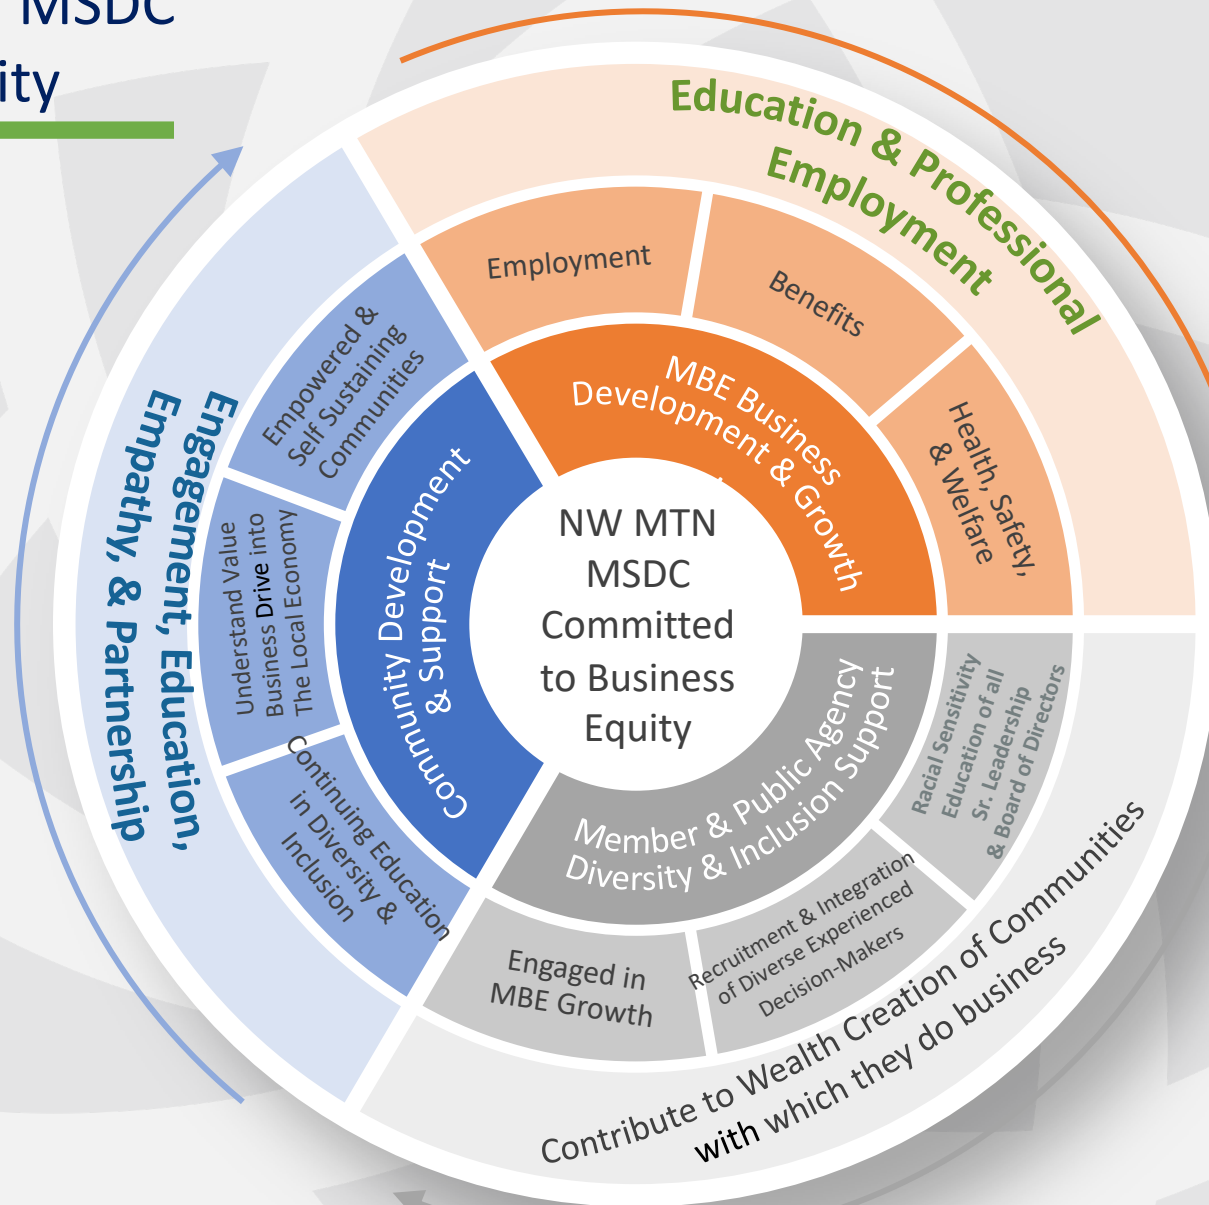

Northwest Mountain MSDC Path to Business Equity

Education is the
Common Thread to
Mitigate Systemic &
Institutionalized Issues
of Social Injustice.

Improve Lives of our
Diverse Community
through High Value
Employment

Improve Lives & Wealth
of our Community
through Inclusion &
Participation in the
Economy